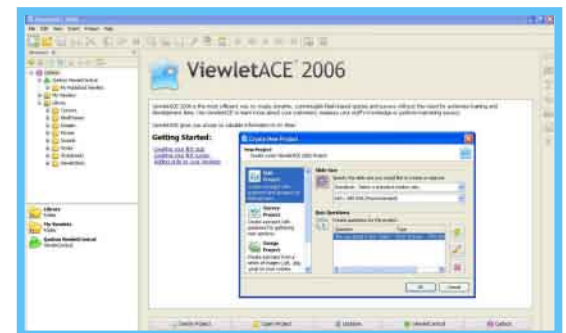

Easy to use interface

System Requirements:
Windows98/98SE/NT/2000/XP
-Intel PIII/AMD K6 550 MHz
-256+ MB RAM
-16 bit+Video card - 800x600 min.

Linux Mandrake/SuSE/Red Hat(Future)
COMING SOON

And best of all...
it's FREE!*

*Use of ViewletACE is free when publishing your content on Qarbon Public ViewletCentral. ViewletCentral comes with a Free Discovery Plan which includes 3MB of disk space, 1,000 Viewlets' views per month and banner-enabled Viewlets. Extended paid plans with more space, more views, and no banners are available.